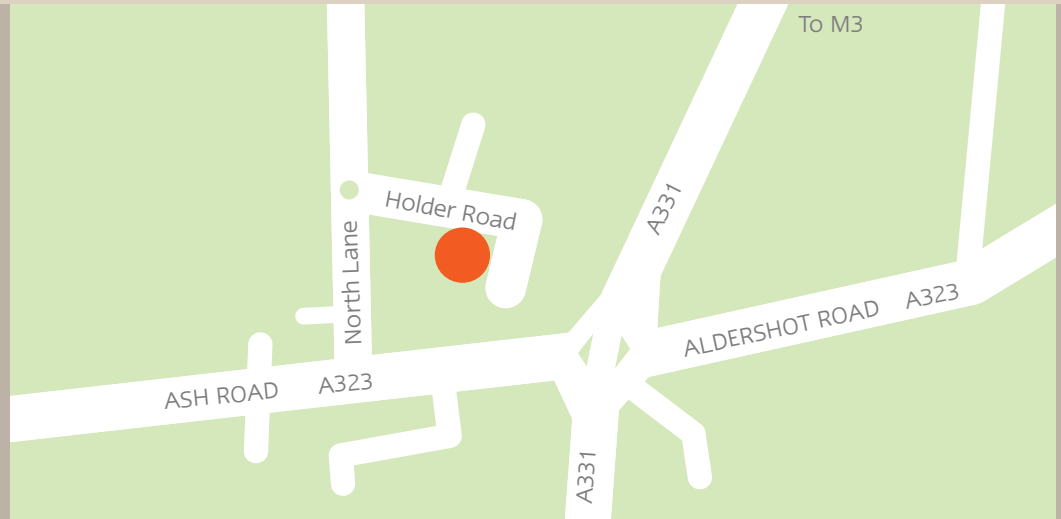

Reade Signs Limited
4 Holder Road
Aldershot, Hampshire
GU12 4RH

Tel: 01252 336 000
Fax: 01252 333 535

Directions to Reade Signs by car:

Heading South West on the M3 out of London.

Turn off at Junction 4 and head South on the A331 towards Aldershot.

Take the slip road off at Aldershot and then fourth exit off the round about signed Town Centre.

Get in right hand lane and at the traffic lights turn right into North Lane.

At the mini roundabout turn right in to Holder Road. We are the last unit on the right hand side before the road bears right.

Nearest Train Station:

South West Trains run a direct service from London Waterloo to Aldershot Station. We are approximately 1.7 miles from the station.